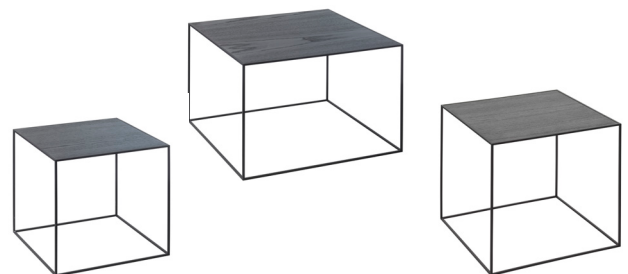

by lassen.
COPENHAGEN

TWIN
~

Twin derives from a love of stringent shapes and simplicity. With its characteristic flexible tabletops and three different sizes, Twin encourages individuality – create a dynamic setting by placing two or more Twin tables together as a coffee table or side table, and play with the resulting combination of heights and surfaces.

DESIGN
by Lassen 2014

MATERIAL
Lacquered steel and tabletop in white laminate/oak, black stained ash/copper, misty green laminate/brass or cool grey/ black stained ash

BY LASSEN
HOLBERGSGADE 20
1057 COPENHAGEN K
DENMARK